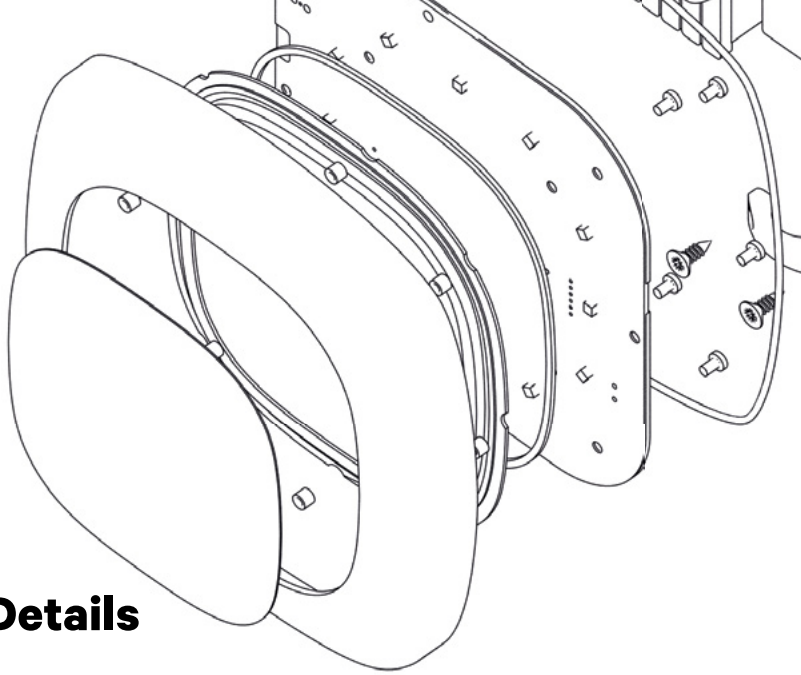

Indoors and Outdoors

Pulsar Plus is Type 4 rated for dust and water resistance, making it suitable for indoor or outdoor installation.

Product Details

GENERAL SPECIFICATIONS

Charging mode:	AC Level 2
Connector type:	Type 1 (SAE J1772)
Dimensions (without cable):	7.8"x7.9"x3.9"
Color:	Matte Black
Weight:	4.4 lbs
Cable length:	25ft